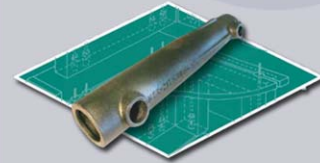

Splice Sleeve North America, Inc.

38777 West Six Mile Road, Suite 106
Livonia, MI 48152
www.splicesleeve.com